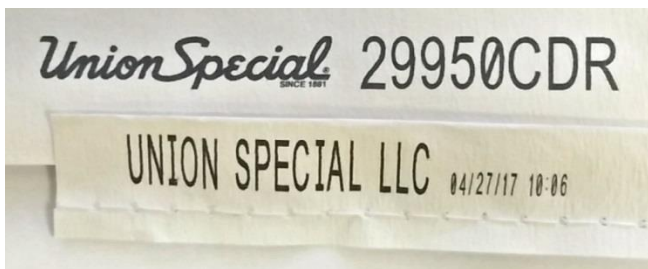

**High Speed Inkjet Tape Coder for Crepe Tape.**

US400 Taping System

**... Your Best Choice For Bag Closing for over 135 Years!**

### Features:

- With Encoder to automatically adjust speed (up to 75 ft/min)
- Touchscreen Interface
- Pressurized Enclosure to keep dust out
- Multiple Fonts (1/2", 7/32", 1/8" or 3/32" size fonts)
- Time Codes, Date Codes
- Upload your Logo
- 120v, 15 amp cord
- 42cc removeable HP cartridges
- Accomodates 1-1/2" to 2-1/2" tape width
- Easy loading of tape
- Can be added to existing systems (must be used with tape feeder 29950FED)
- Compact Design (16" H x 10" W x 7" D)
- 21199ATF-02 Mounting Kit Optional